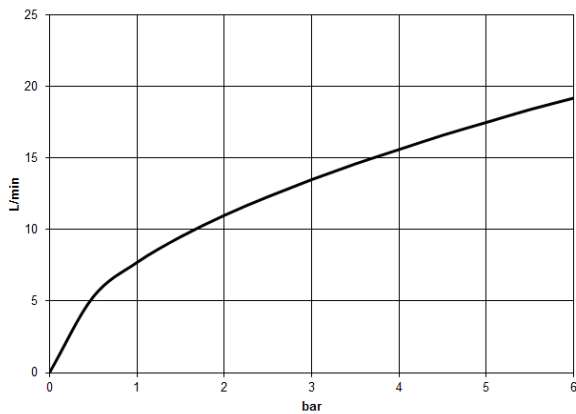

Flow rate chart

Certificates

IAPMO_4976 (5).   LGA_9603.   WRAS_2311042.